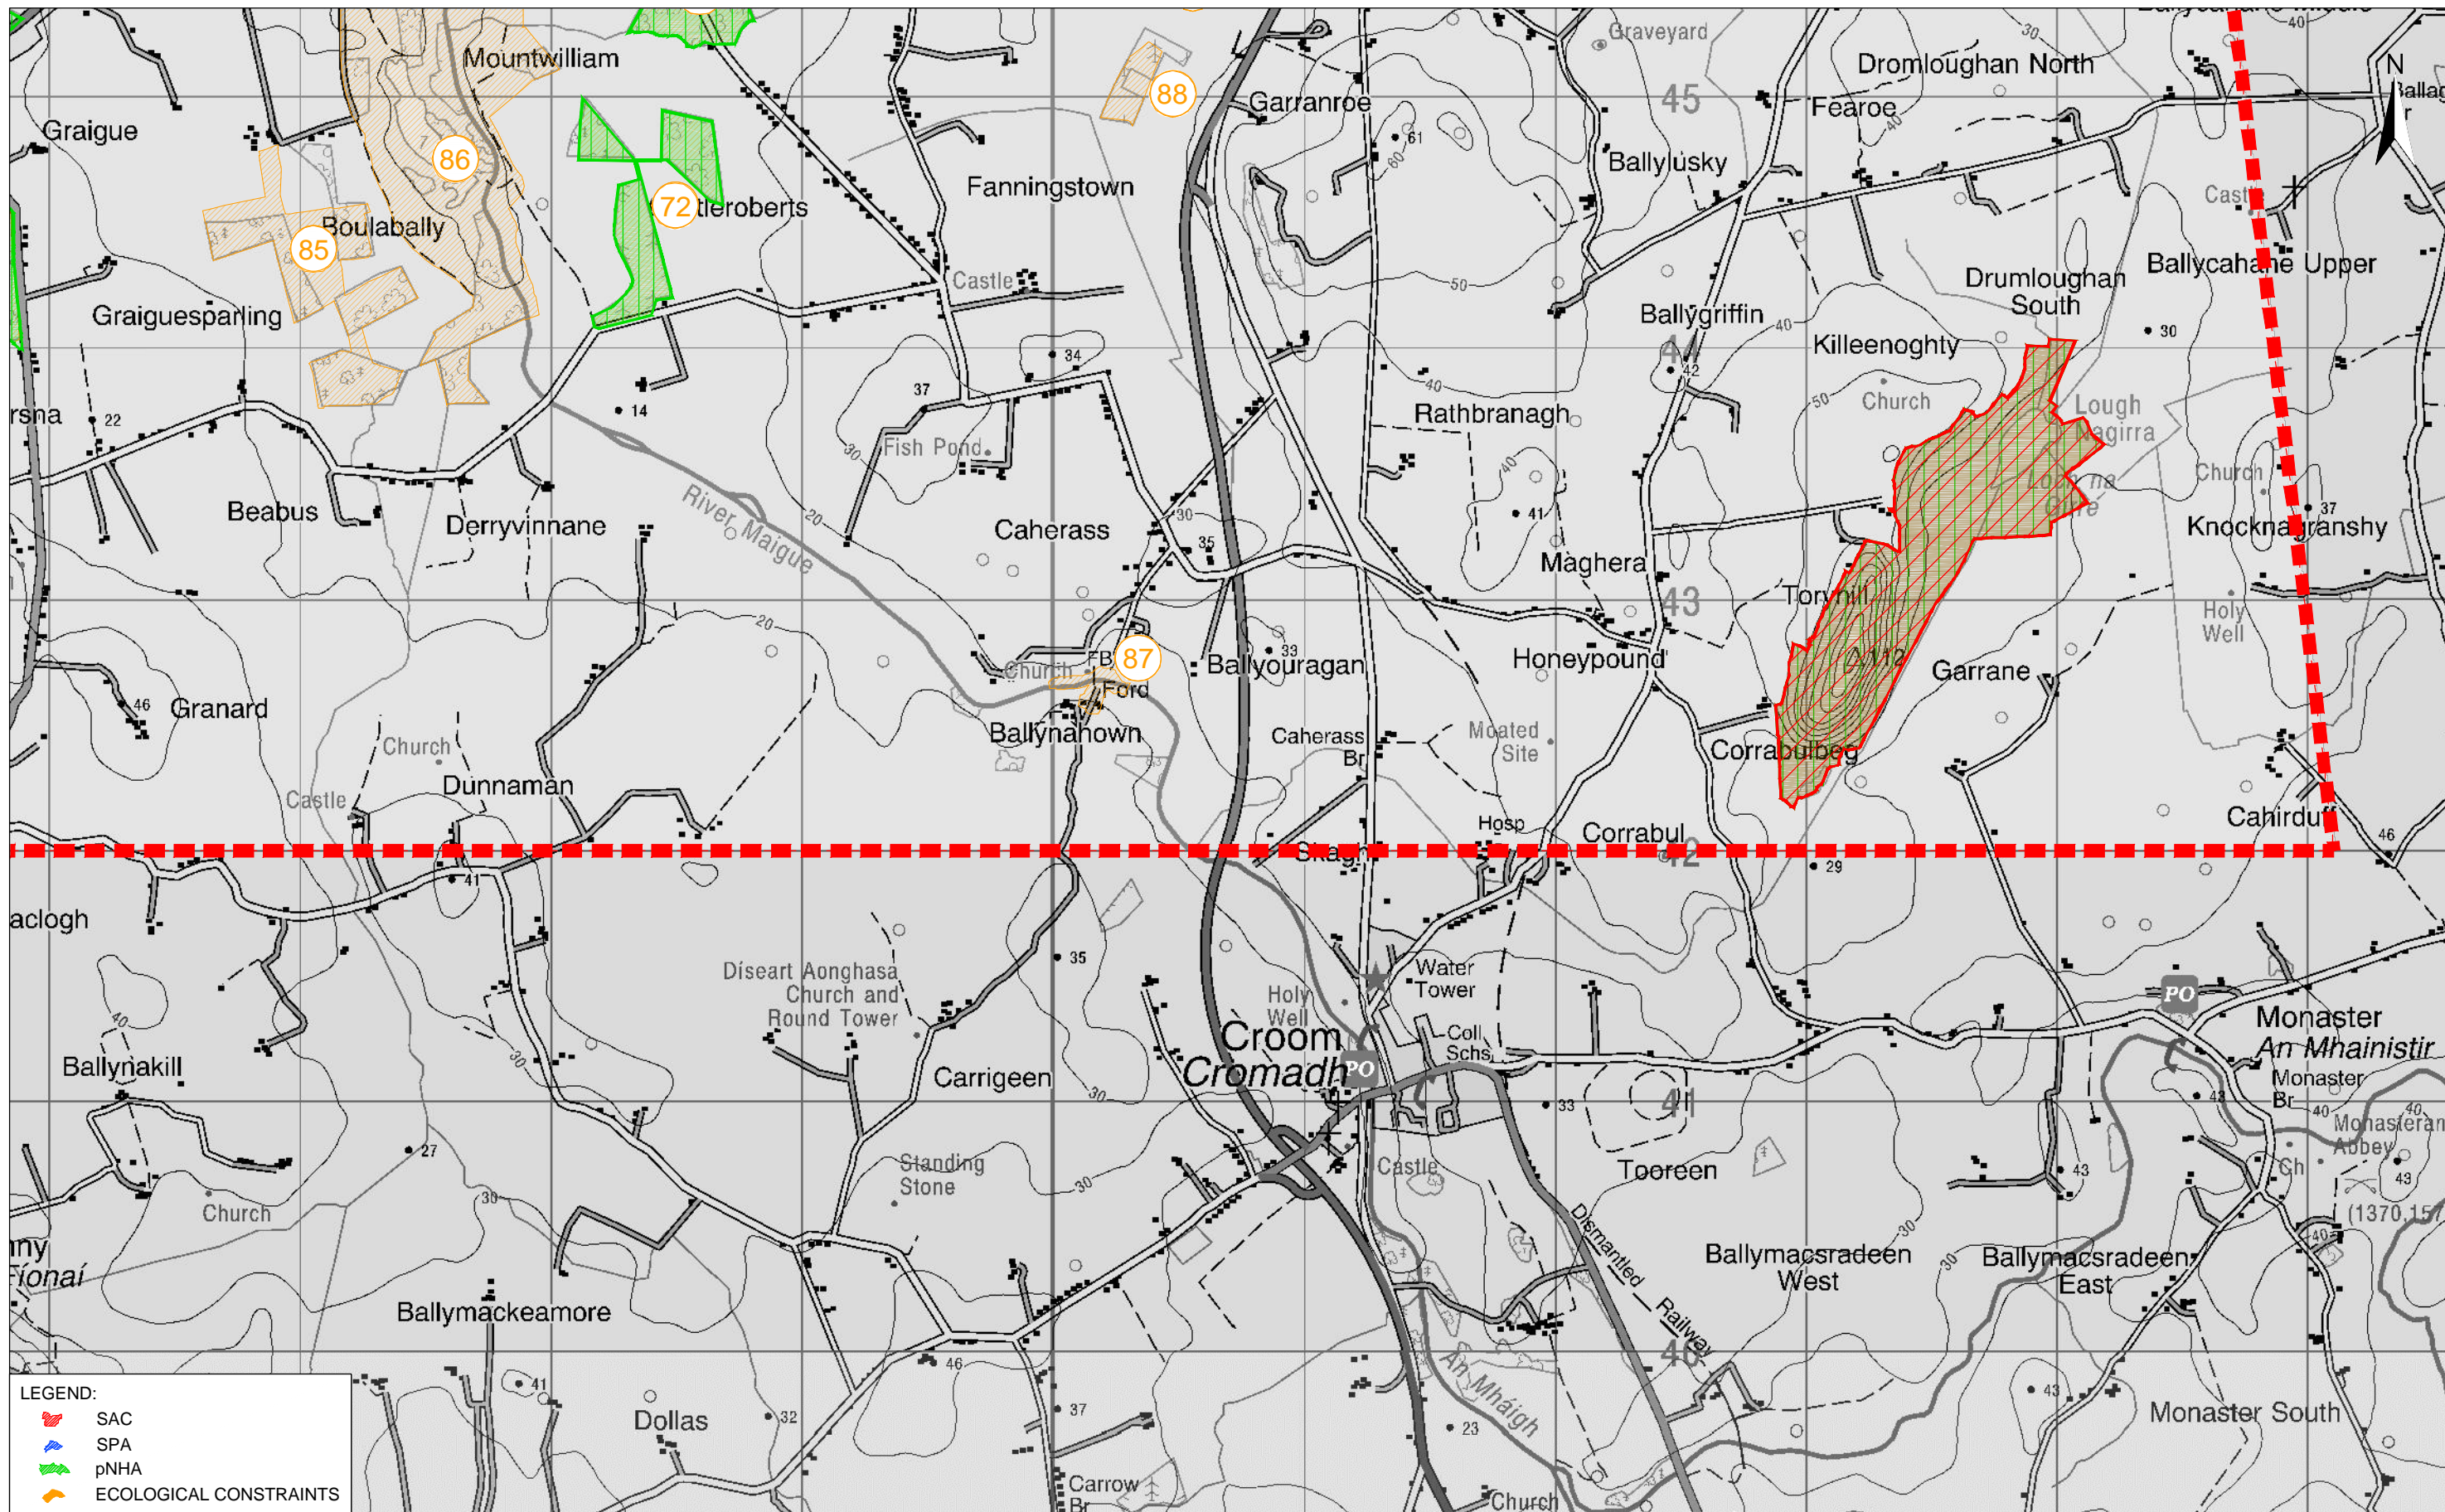

FOYNES TO LIMERICK
 ROAD IMPROVEMENT SCHEME

DESIGNATED SITES & ECOLOGICAL CONSTRAINTS
 SHEET 8 of 14

LA	14.131		
1:12,500	May 2016	CS-073	

LEGEND:

-  SAC
-  SPA
-  pNHA
-  ECOLOGICAL CONSTRAINTS

Roughan & O'Donovan-AECOM Alliance

FOYNES TO LIMERICK
ROAD IMPROVEMENT SCHEME

DESIGNATED SITES & ECOLOGICAL CONSTRAINTS
SHEET 10 of 14

LA	14.131
1:12,500	May 2016

CS-075

- LEGEND:**
- SAC
 - SPA
 - pNHA
 - ECOLOGICAL CONSTRAINTS

Roughan & O'Donovan-AECOM Alliance