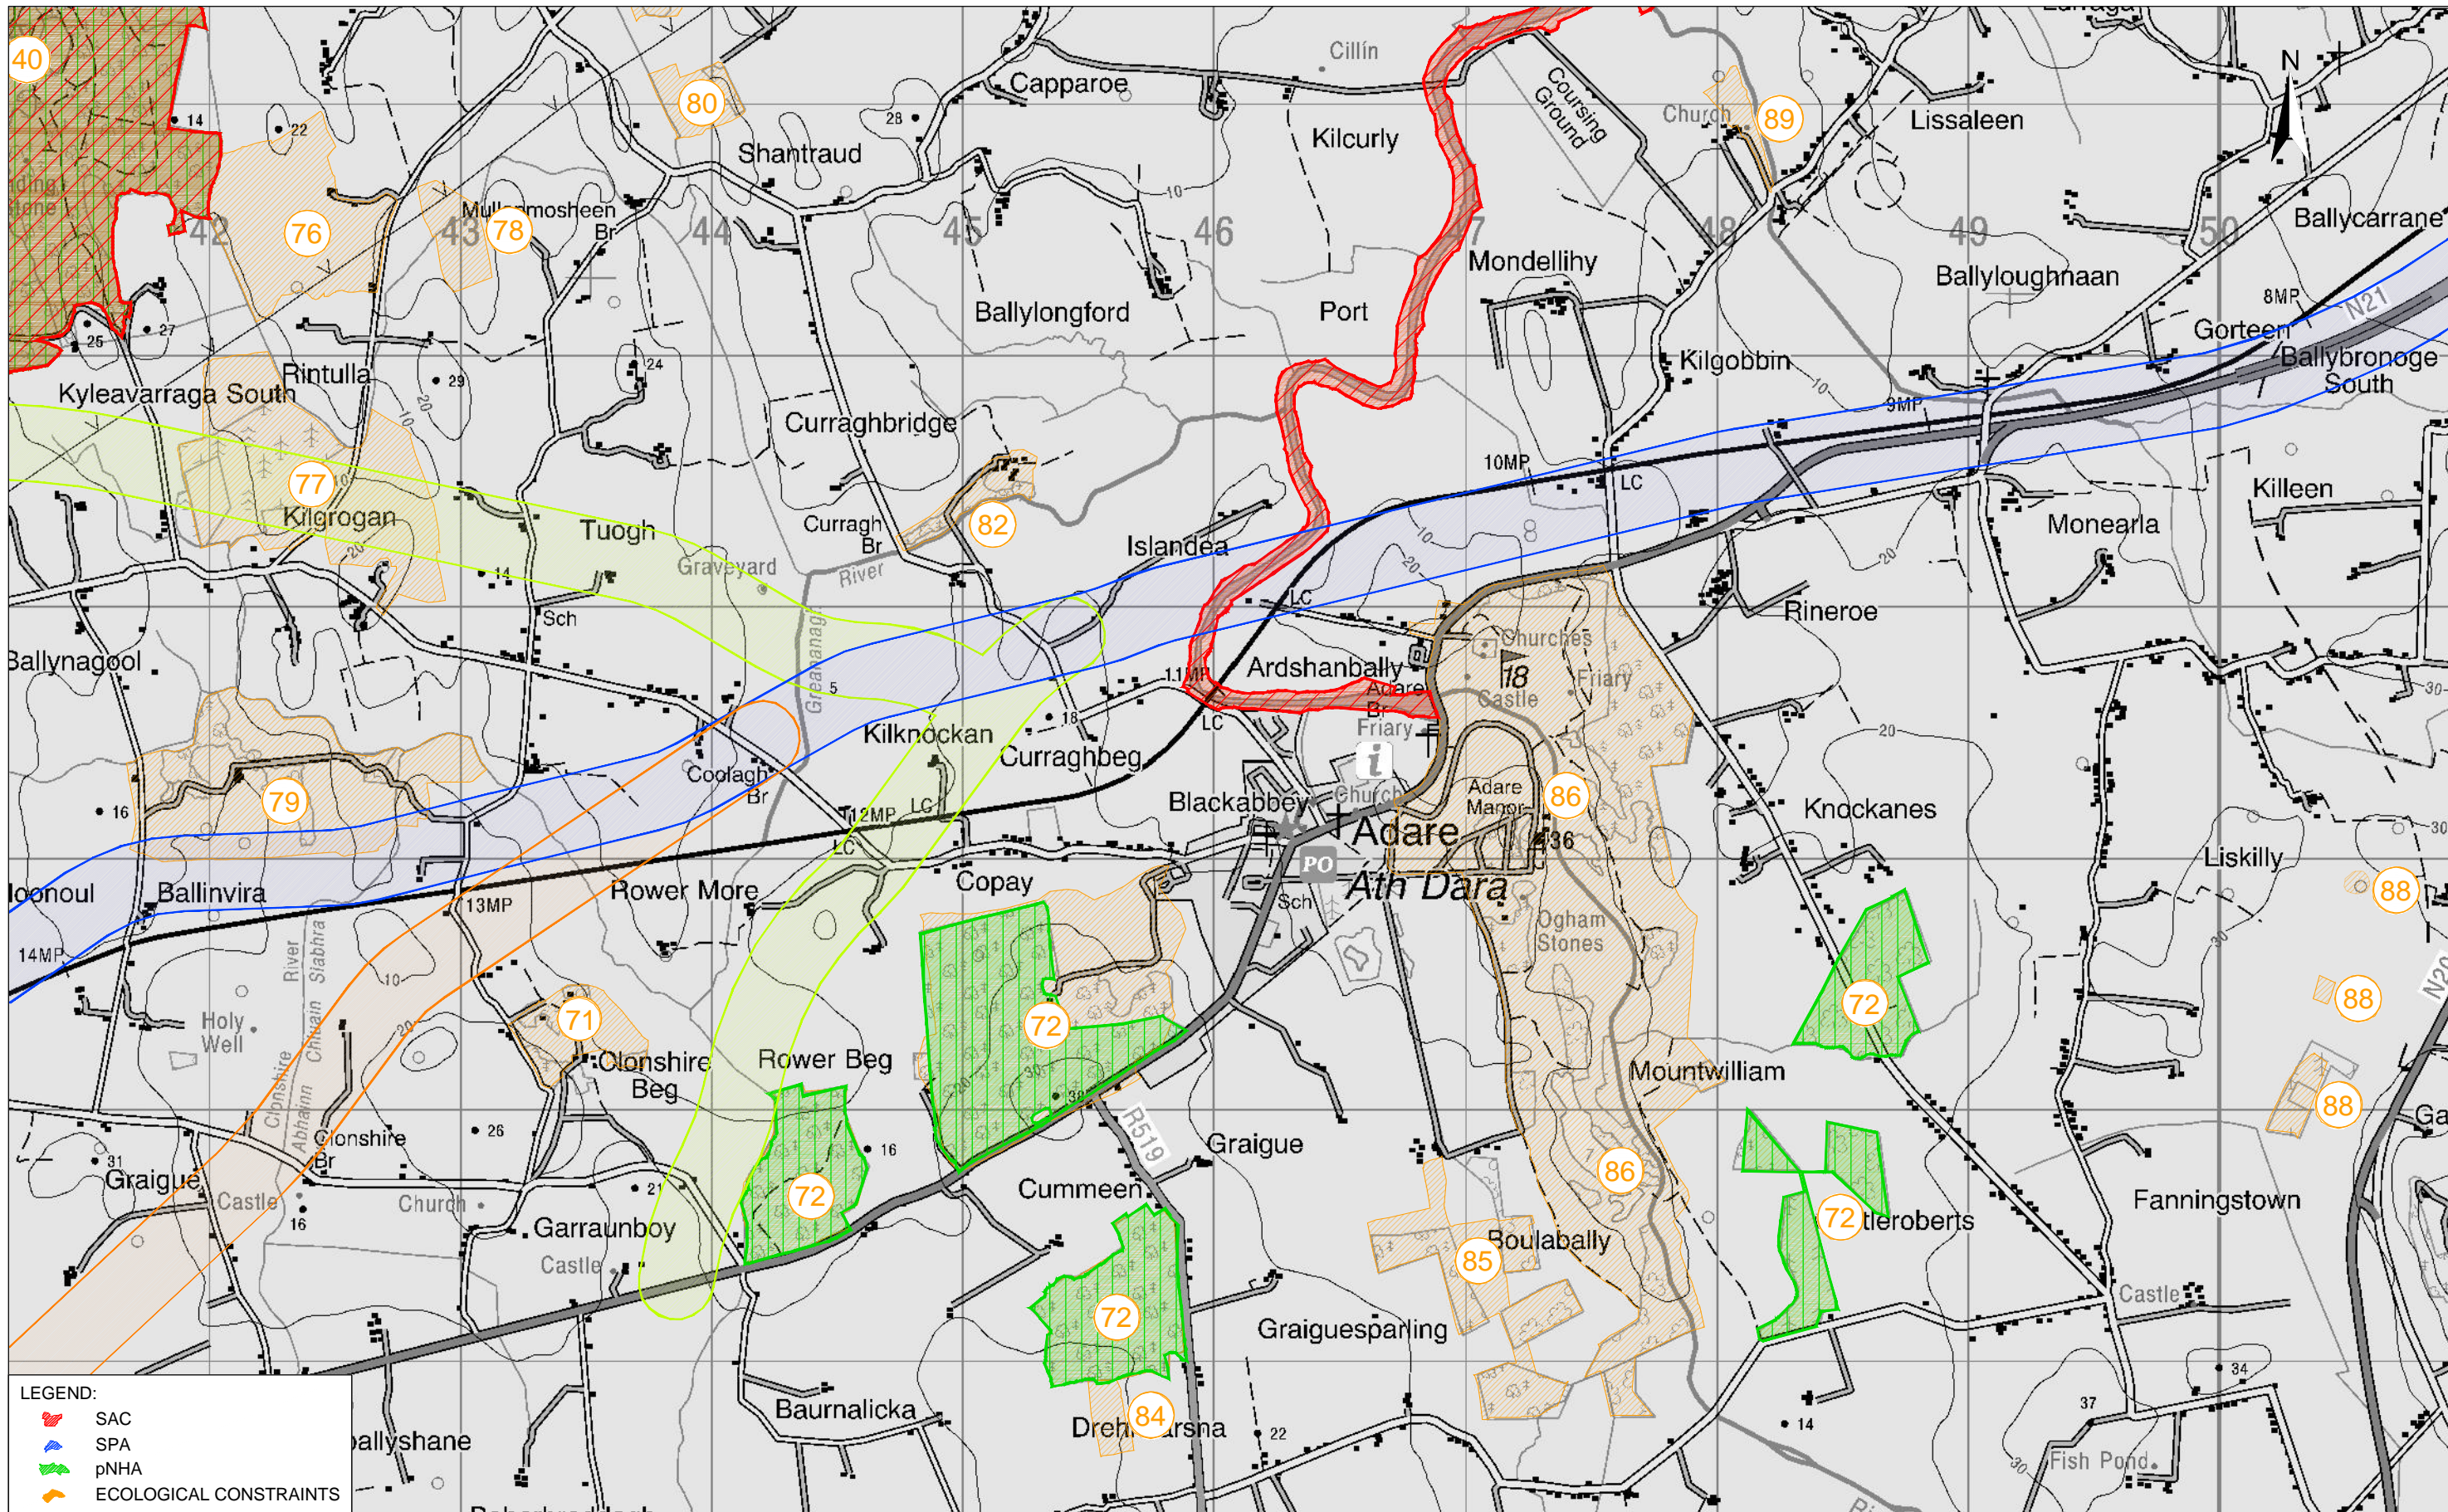

Roughtan & O'Donovan-AECOM Alliance

Arena House, Arena Road,
Sandyford, Dublin 18.
Tel : +353 (1) 2940800
Fax : +353 (1) 2940820
e-mail : info@rod.ie
Website : www.rod.ie
www.aecom.com

FOYNES TO LIMERICK
ROAD IMPROVEMENT SCHEME

DESIGNATED SITES & ECOLOGICAL CONSTRAINTS
SHEET 10 of 14

LA	14.131
1:12,500	May 2016

CS-075