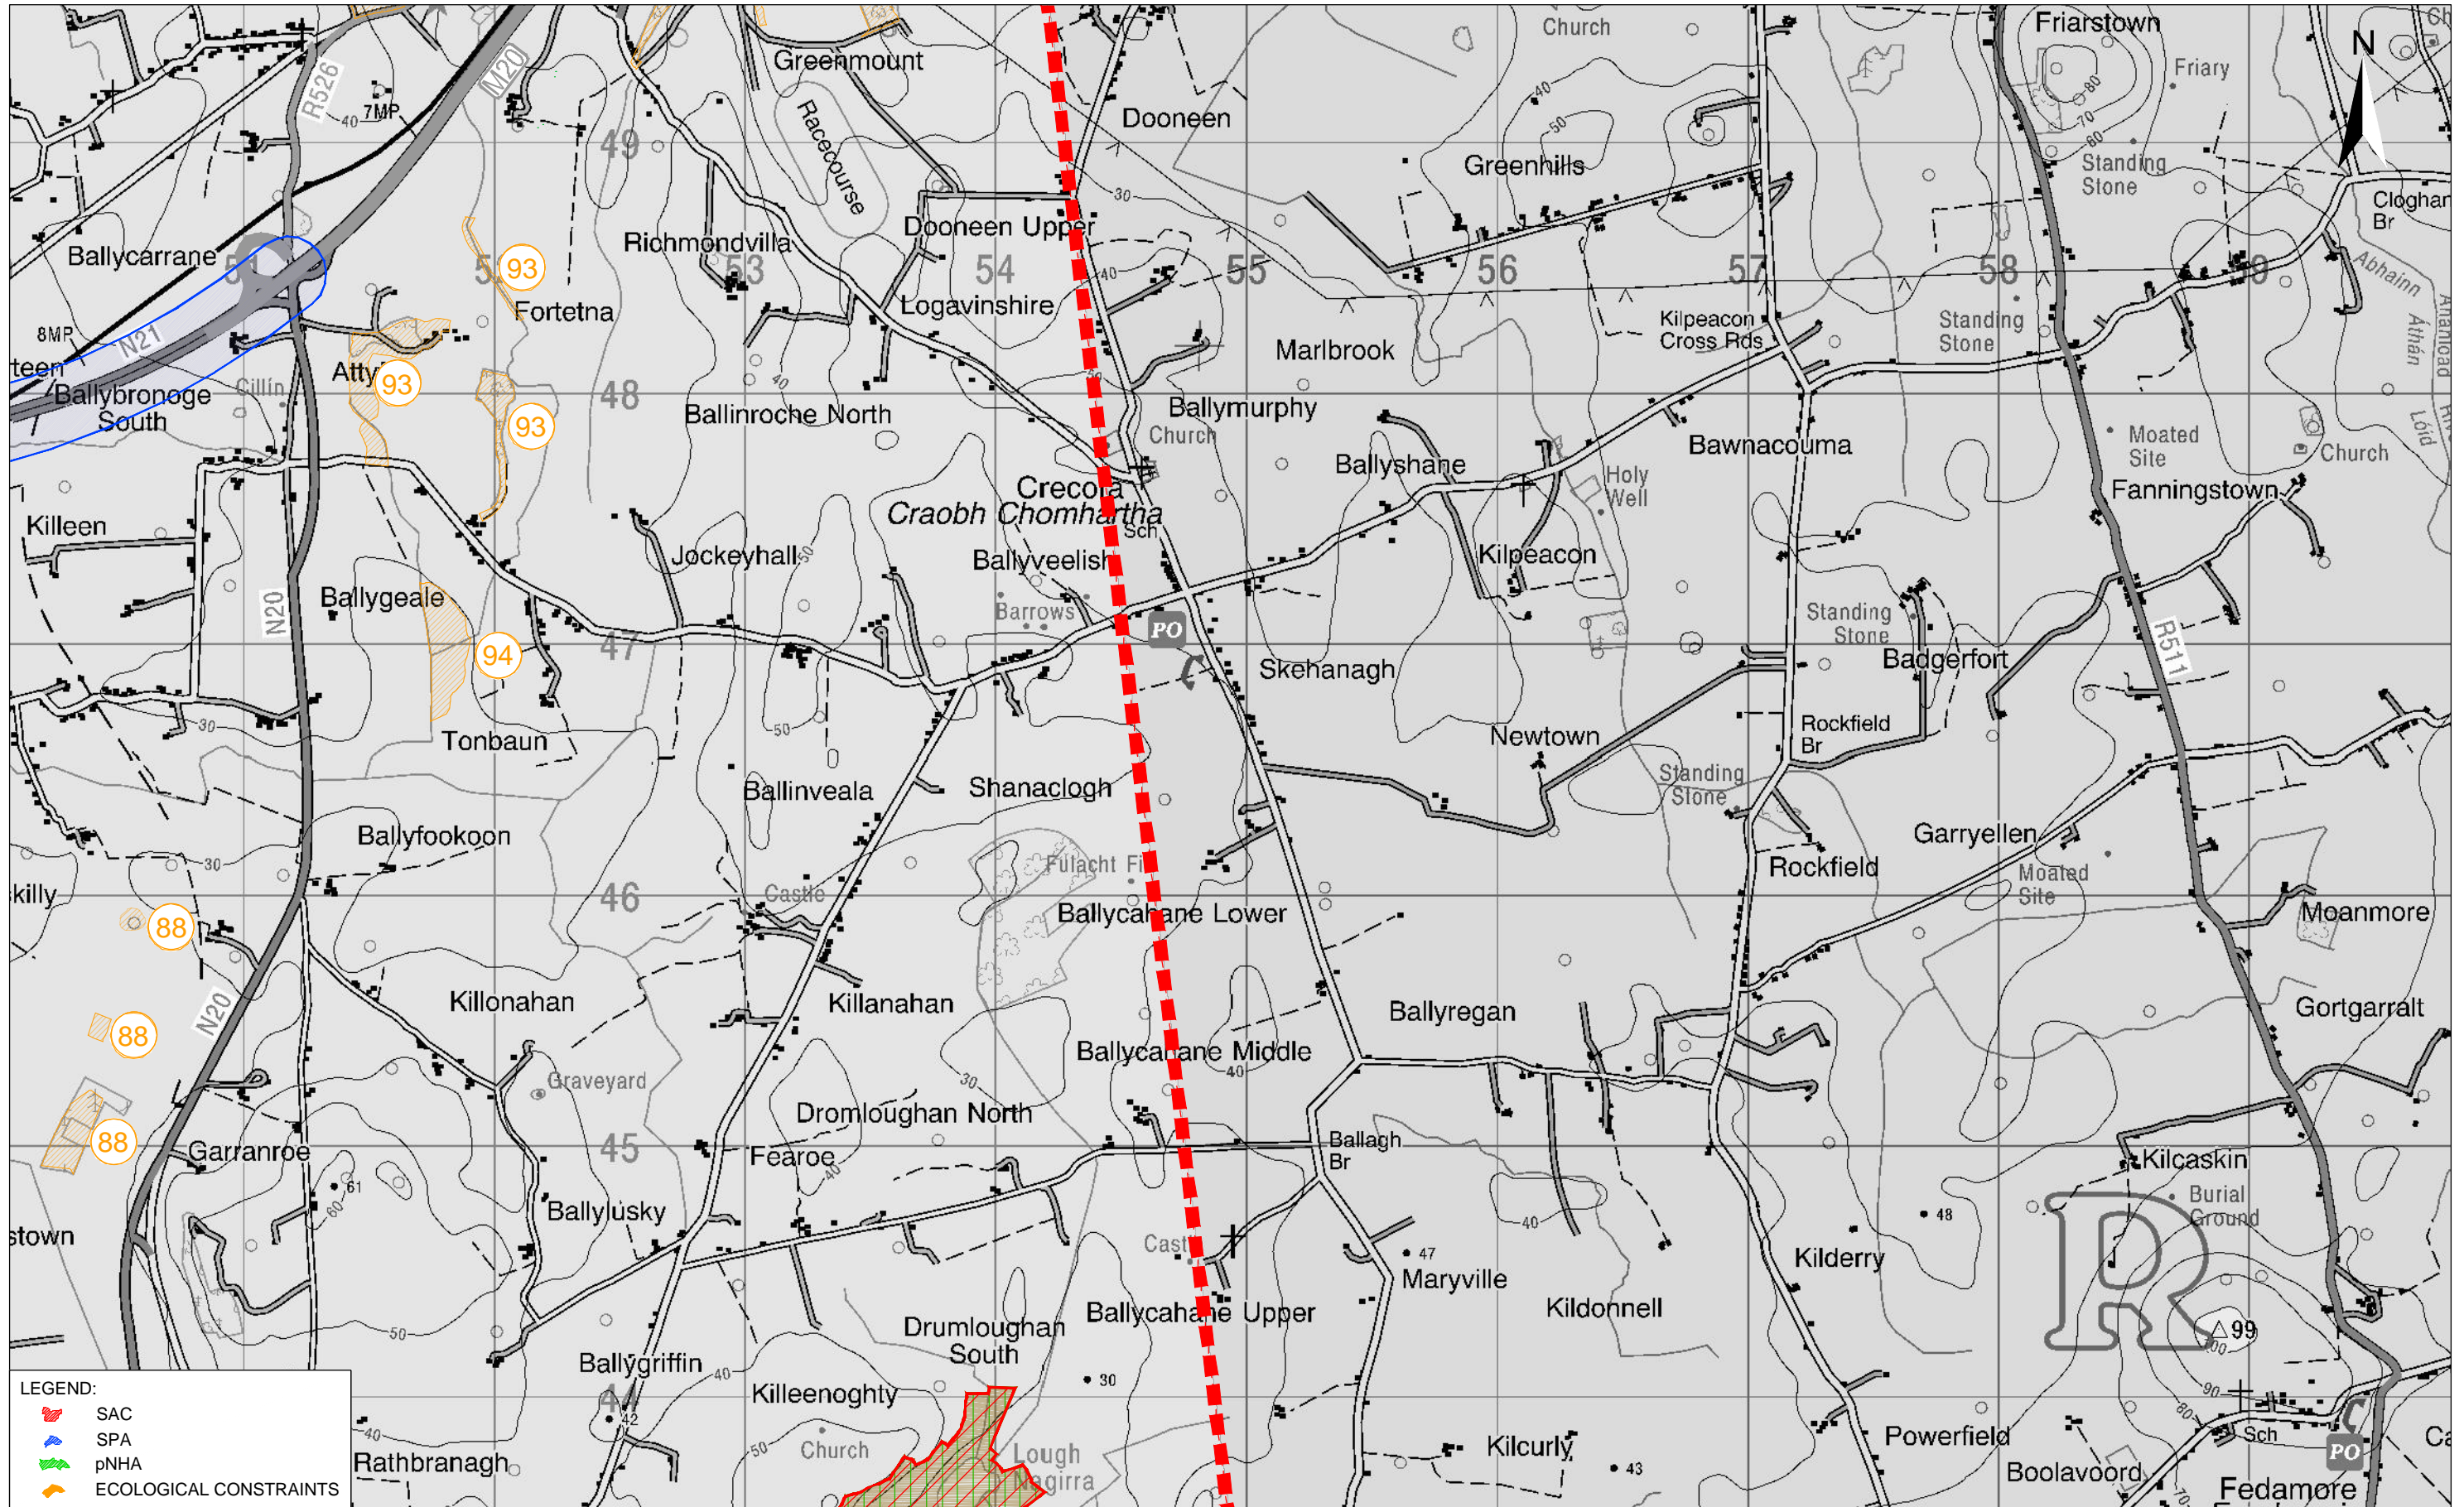

LEGEND:

- SAC
- SPA
- pNHA
- ECOLOGICAL CONSTRAINTS

Roughan & O'Donovan-AECOM Alliance

Arena House, Arena Road,
Sandyford, Dublin 18.
Tel: +353 (1) 2940800
Fax: +353 (1) 2940820
e-mail: info@rod.ie
Website: www.rod.ie
www.aecom.com

FOYNES TO LIMERICK ROAD IMPROVEMENT SCHEME

DESIGNATED SITES & ECOLOGICAL CONSTRAINTS SHEET 14 of 14

LA	14.131		
1:12,500	May 2016		CS-079