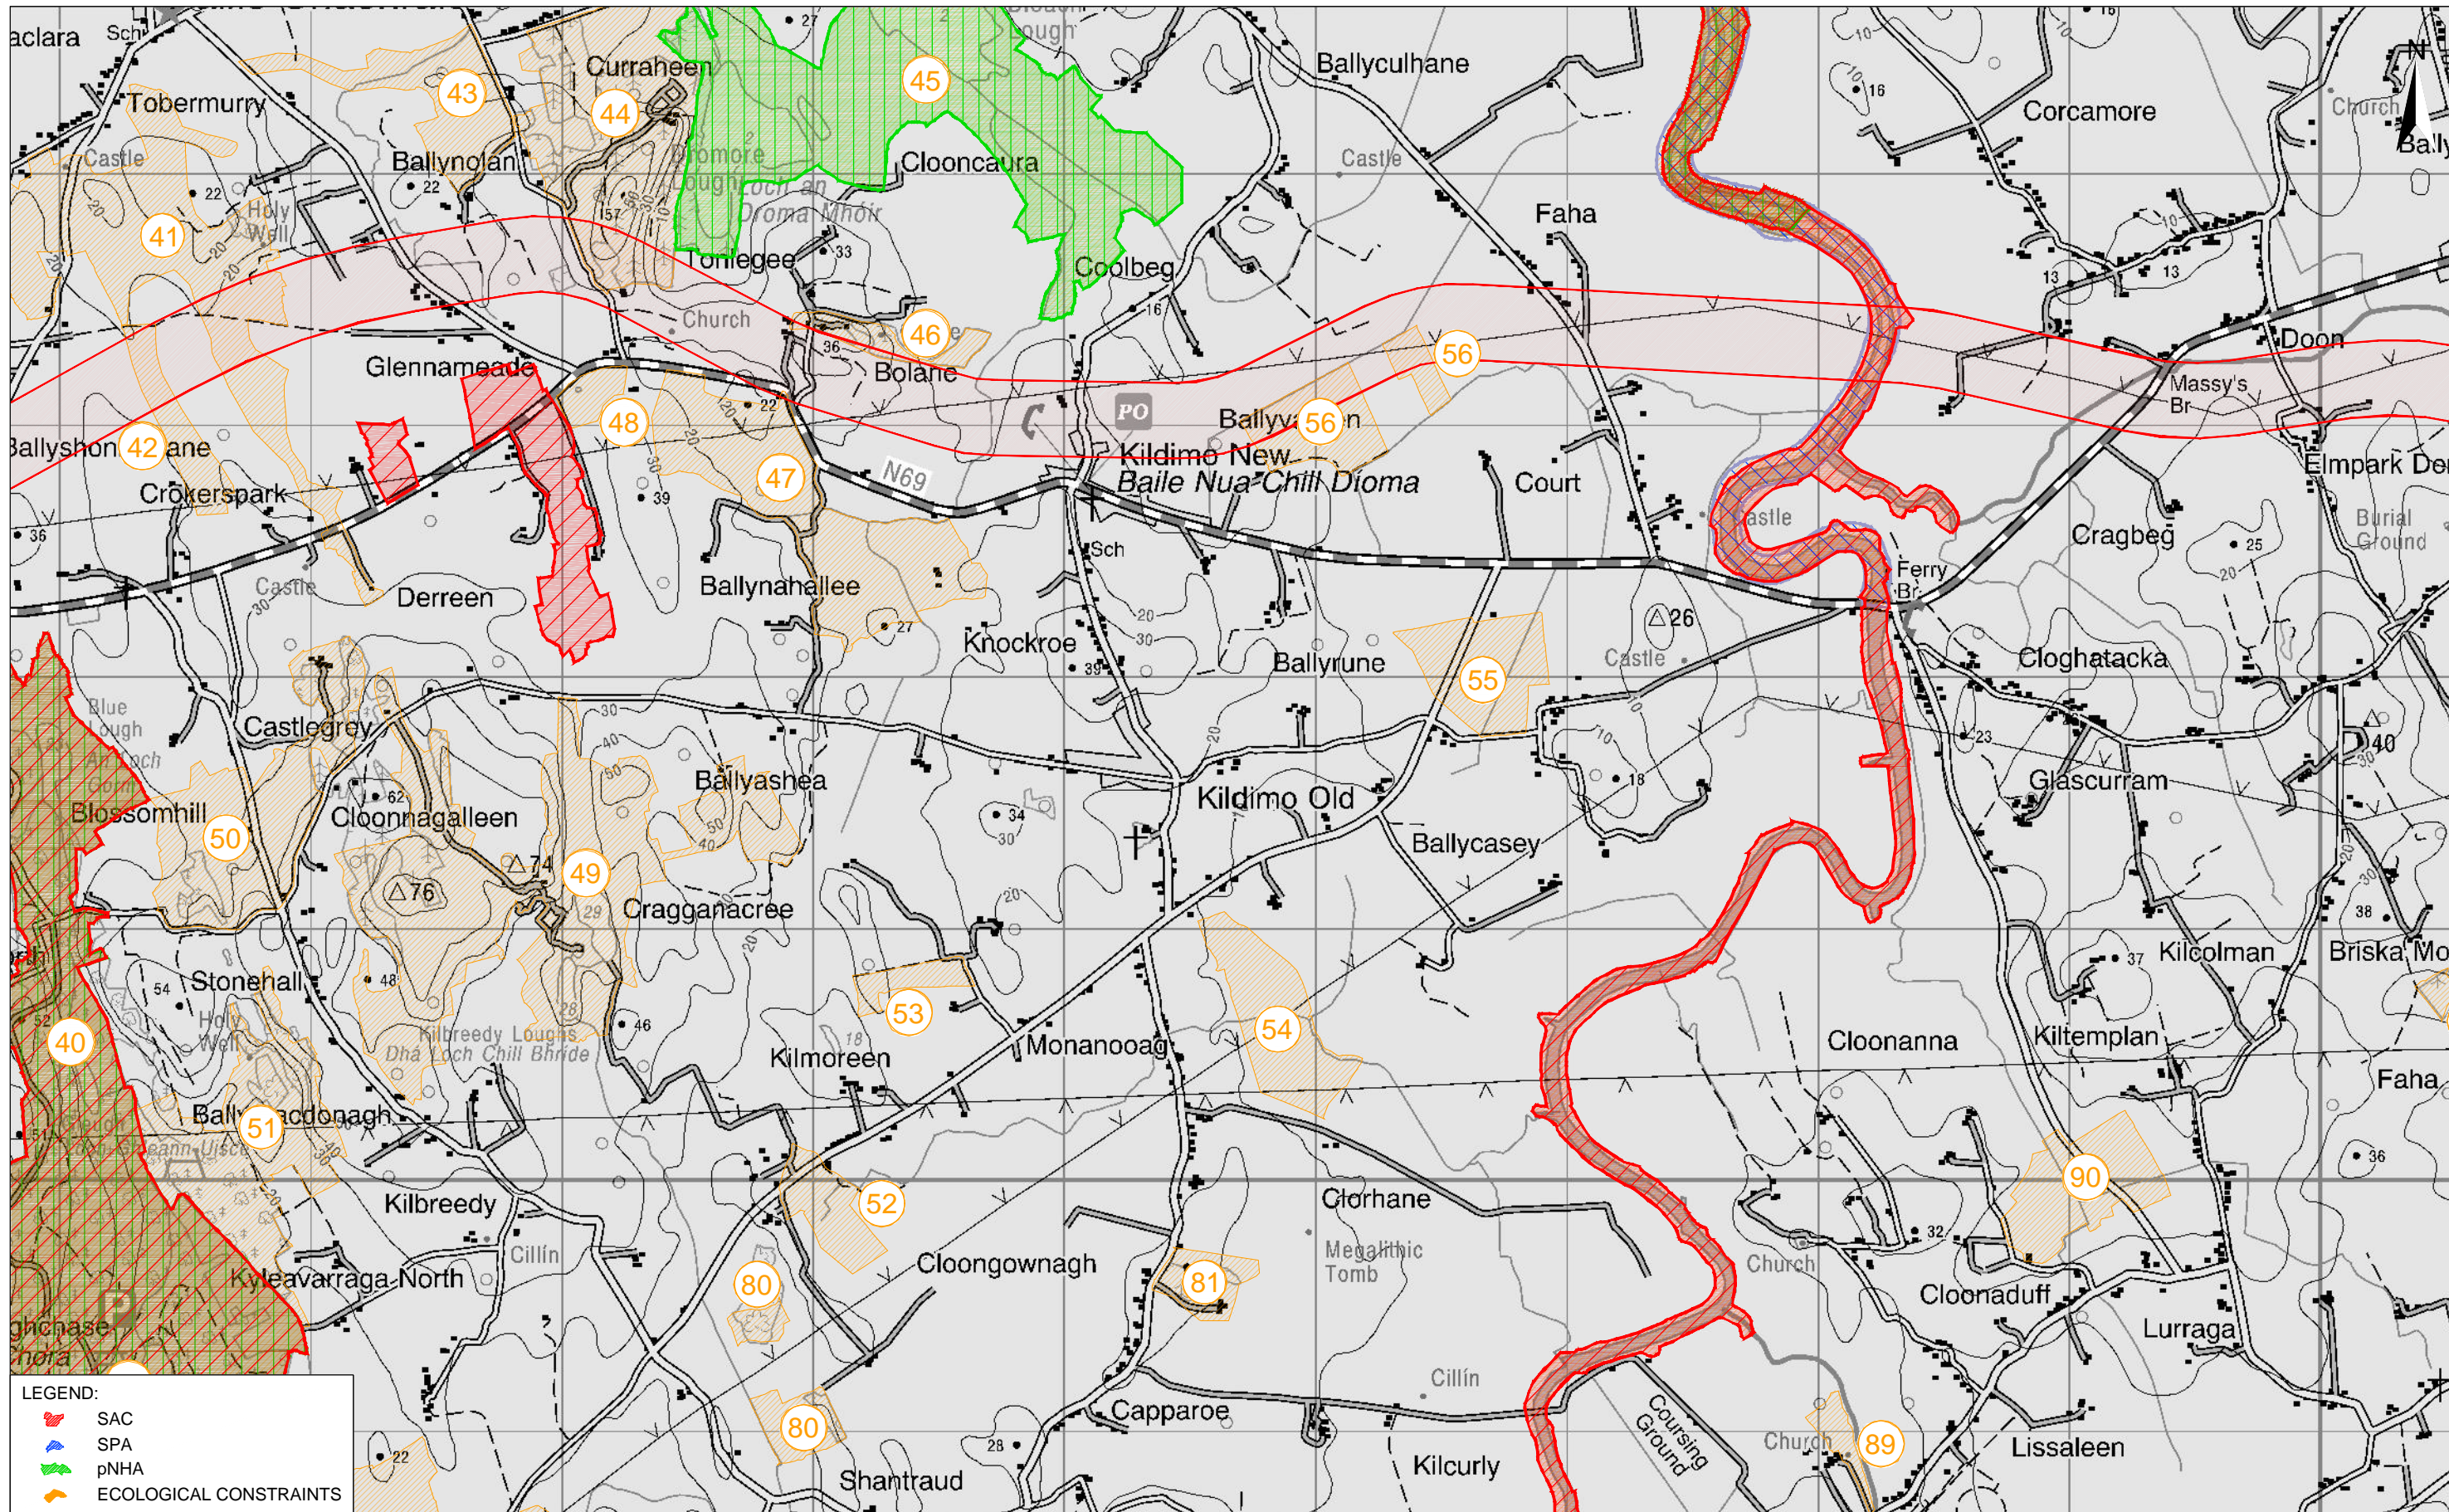

FOYNES TO LIMERICK
 ROAD IMPROVEMENT SCHEME

DESIGNATED SITES & ECOLOGICAL CONSTRAINTS
 SHEET 8 of 14

LA	14.131		
1:12,500	May 2016	CS-073	

LEGEND:

-  SAC
-  SPA
-  pNHA
-  ECOLOGICAL CONSTRAINTS

Roughan & O'Donovan-AECOM Alliance

FOYNES TO LIMERICK
ROAD IMPROVEMENT SCHEME

DESIGNATED SITES & ECOLOGICAL CONSTRAINTS
SHEET 10 of 14

LA	14.131
1:12,500	May 2016

CS-075

- LEGEND:**
- SAC
 - SPA
 - pNHA
 - ECOLOGICAL CONSTRAINTS

Roughan & O'Donovan-AECOM Alliance

FOYNES TO LIMERICK
 ROAD IMPROVEMENT SCHEME

DESIGNATED SITES & ECOLOGICAL CONSTRAINTS
 SHEET 12 of 14

LA	14.131
1:12,500	May 2016

CS-077

LEGEND:

- SAC
- SPA
- pNHA
- ECOLOGICAL CONSTRAINTS

Roughan & O'Donovan-AECOM Alliance

FOYNES TO LIMERICK ROAD IMPROVEMENT SCHEME

DESIGNATED SITES & ECOLOGICAL CONSTRAINTS SHEET 14 of 14

LA	14.131		
1:12,500	May 2016		CS-079