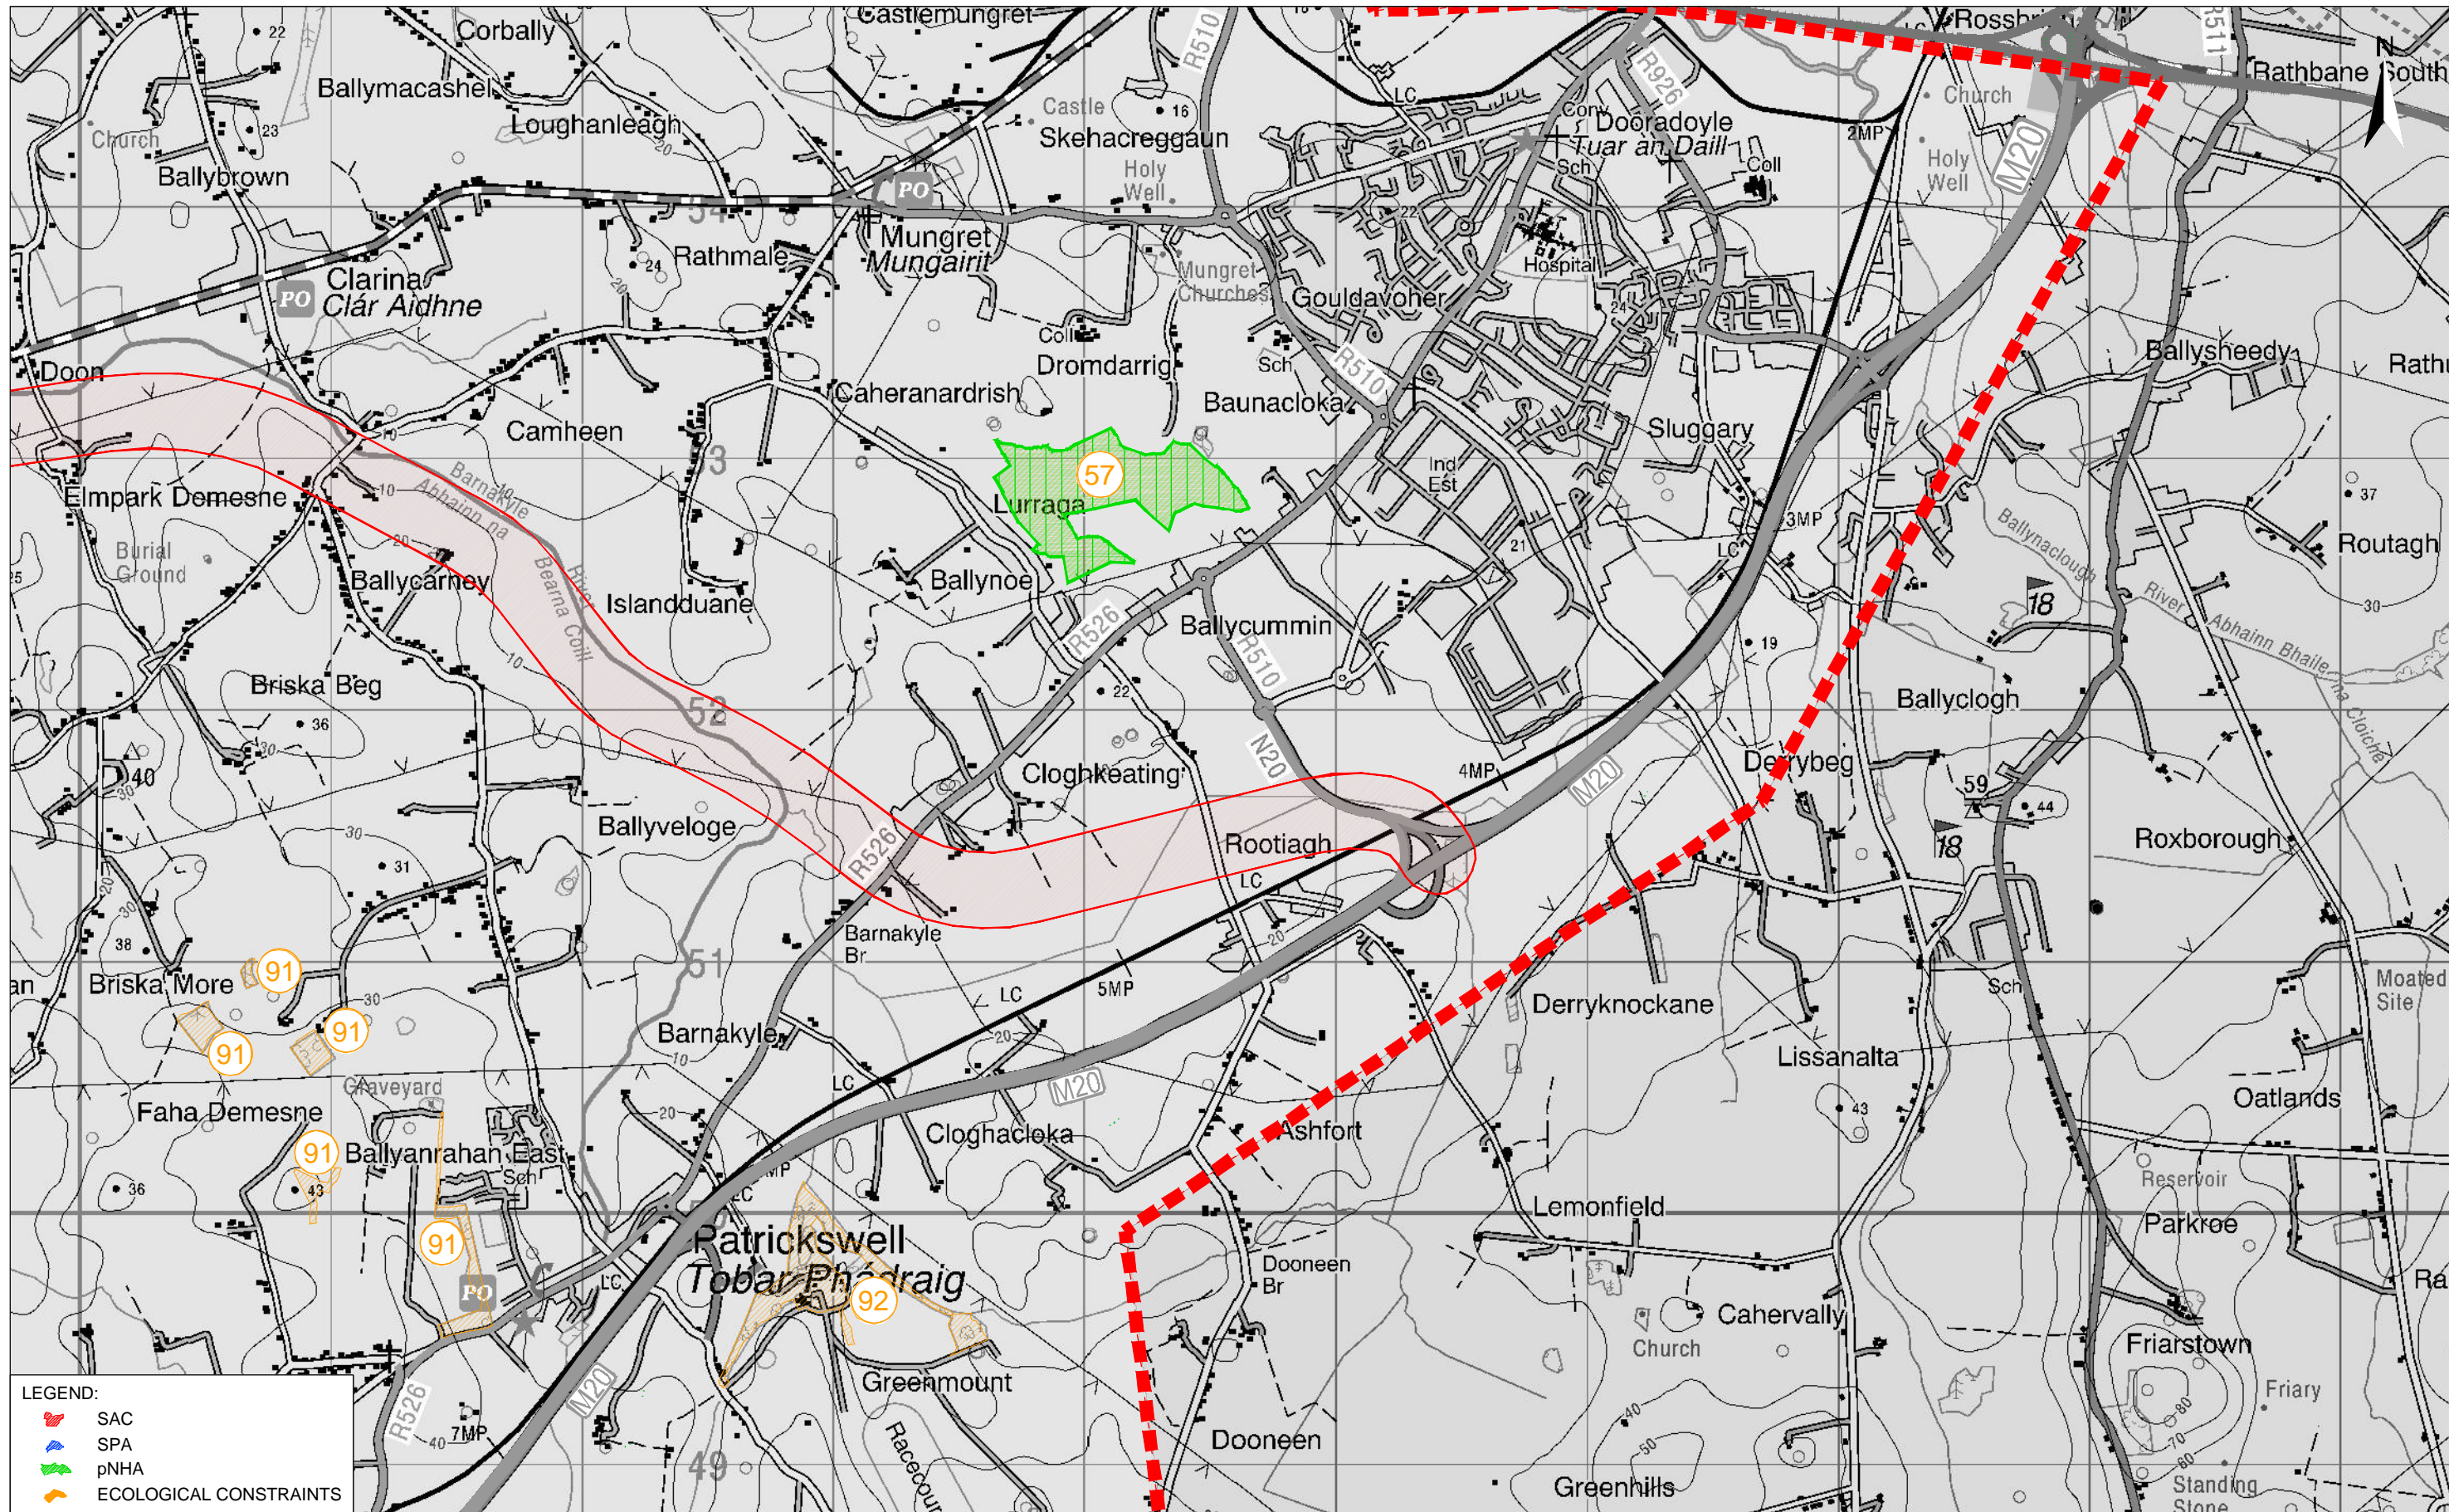

FOYNES TO LIMERICK
 ROAD IMPROVEMENT SCHEME

DESIGNATED SITES & ECOLOGICAL CONSTRAINTS
 SHEET 8 of 14

LA	14.131		
1:12,500	May 2016	CS-073	

LEGEND:

-  SAC
-  SPA
-  pNHA
-  ECOLOGICAL CONSTRAINTS

Roughan & O'Donovan-AECOM Alliance

FOYNES TO LIMERICK
ROAD IMPROVEMENT SCHEME

DESIGNATED SITES & ECOLOGICAL CONSTRAINTS
SHEET 10 of 14

LA	14.131
1:12,500	May 2016

CS-075

- LEGEND:**
- SAC
 - SPA
 - pNHA
 - ECOLOGICAL CONSTRAINTS

Roughan & O'Donovan-AECOM Alliance

FOYNES TO LIMERICK
 ROAD IMPROVEMENT SCHEME

DESIGNATED SITES & ECOLOGICAL CONSTRAINTS
 SHEET 12 of 14

LA	14.131
1:12,500	May 2016

CS-077

LEGEND:

- SAC
- SPA
- pNHA
- ECOLOGICAL CONSTRAINTS

Roughan & O'Donovan-AECOM Alliance