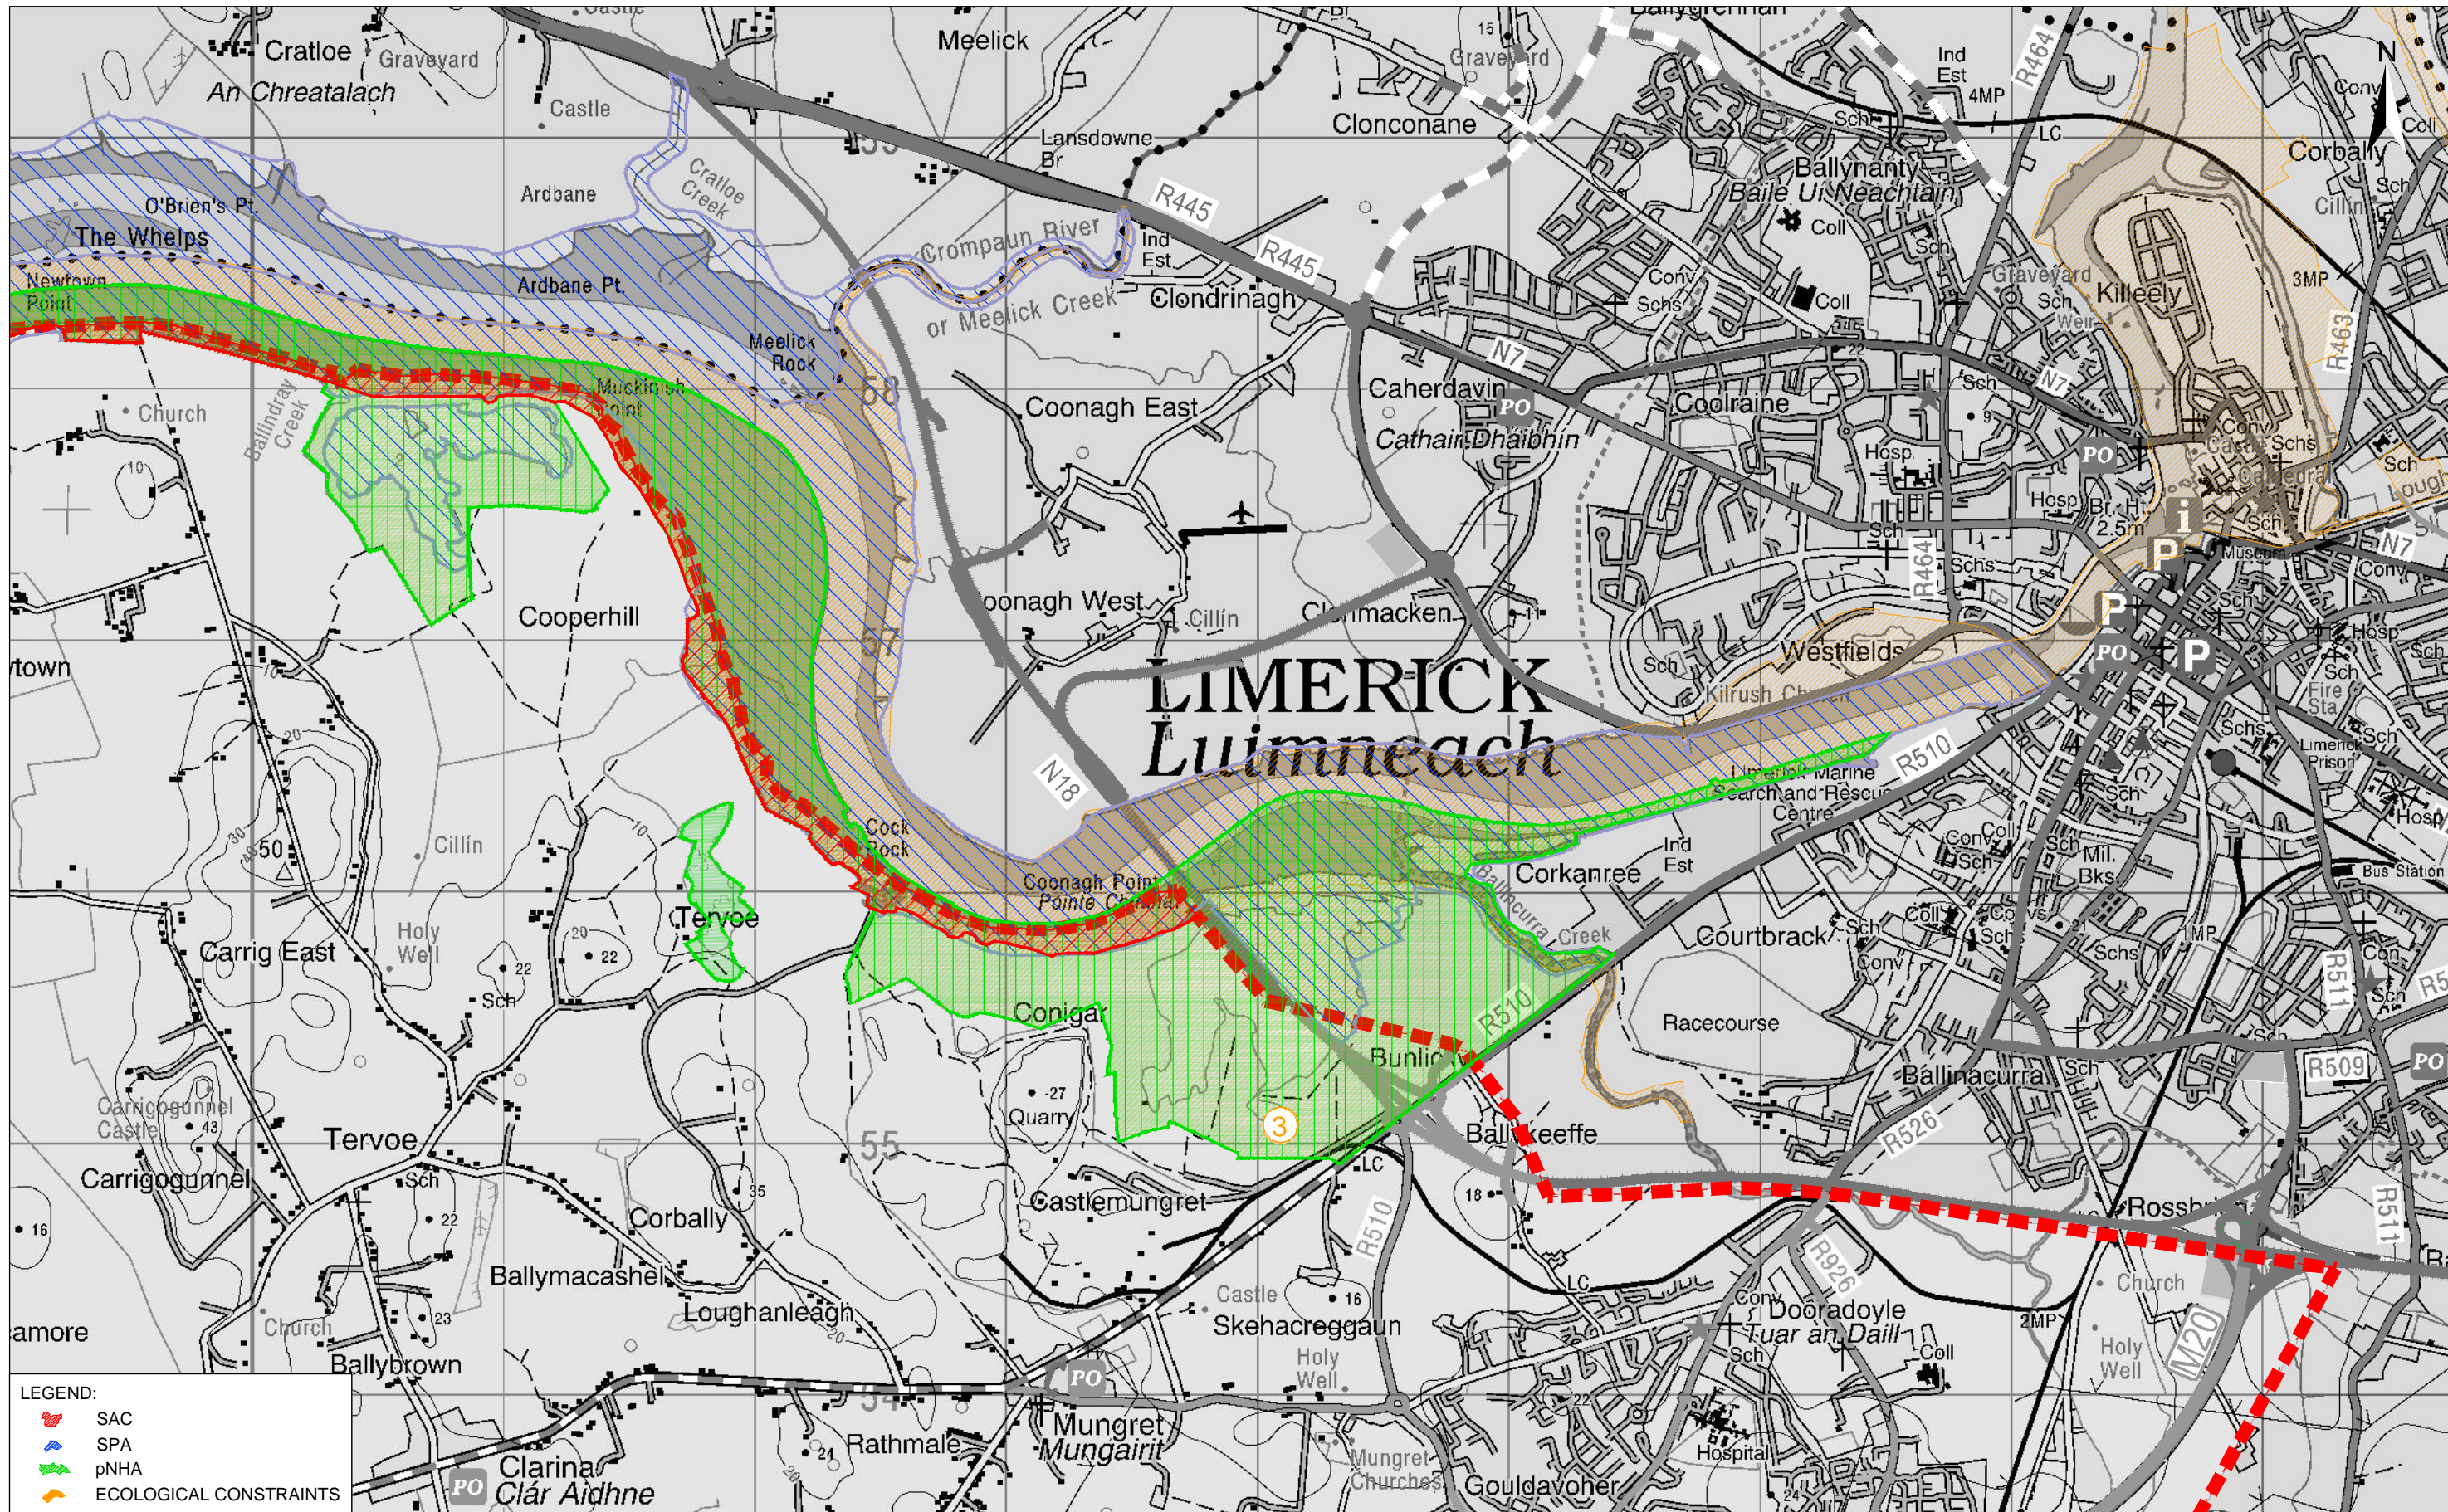

LEGEND:
SAC
SPA
pNHA
ECOLOGICAL CONSTRAINTS

Roughan & O'Donovan-AECOM Alliance

Arena House, Arena Road,
Sandyford, Dublin 18.
Tel: +353 (1) 2940800
Fax: +353 (1) 2940820
e-mail: info@rod.ie
Website: www.rod.ie
www.aecom.com

FOYNES TO LIMERICK
ROAD IMPROVEMENT SCHEME

DESIGNATED SITES & ECOLOGICAL CONSTRAINTS
SHEET 12 of 14

LA	14.131
1:12,500	May 2016

CS-077